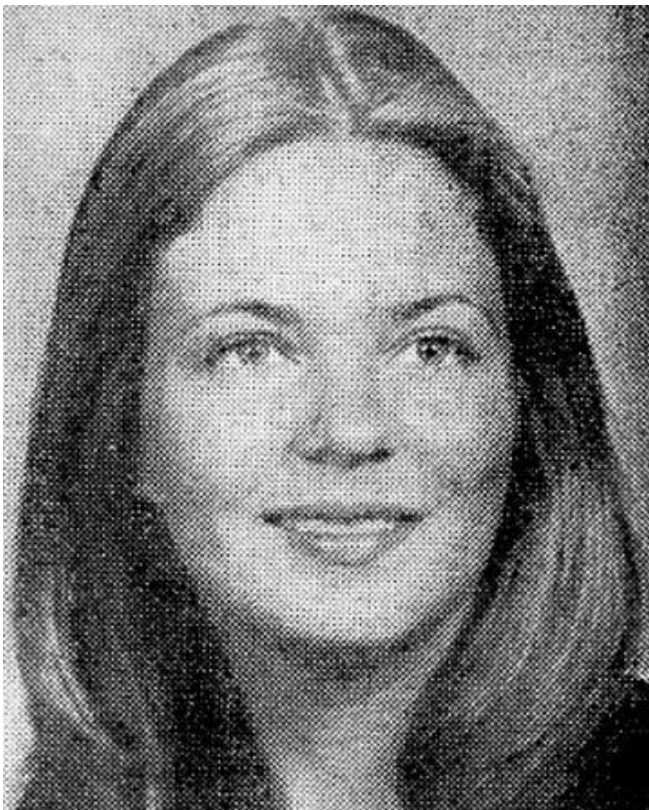

MISSING

Phyllis Eleanor Berry

Phyllis Berry was last seen Nov. 1, 1975, in Terlingua, Texas. She may have left the area on the back of a motorcycle with an unknown male.

AGE: 70

SEX: FEMALE

RACE: WHITE, CHICKASAW

HAIR: BROWN

EYES: HAZEL

HEIGHT: 5'5"

WEIGHT: 110

**CHICKASAW
LIGHTHORSE
POLICE DEPARTMENT**

(580) 436-1166

CHICKASAW.NET/LIGHTHORSE